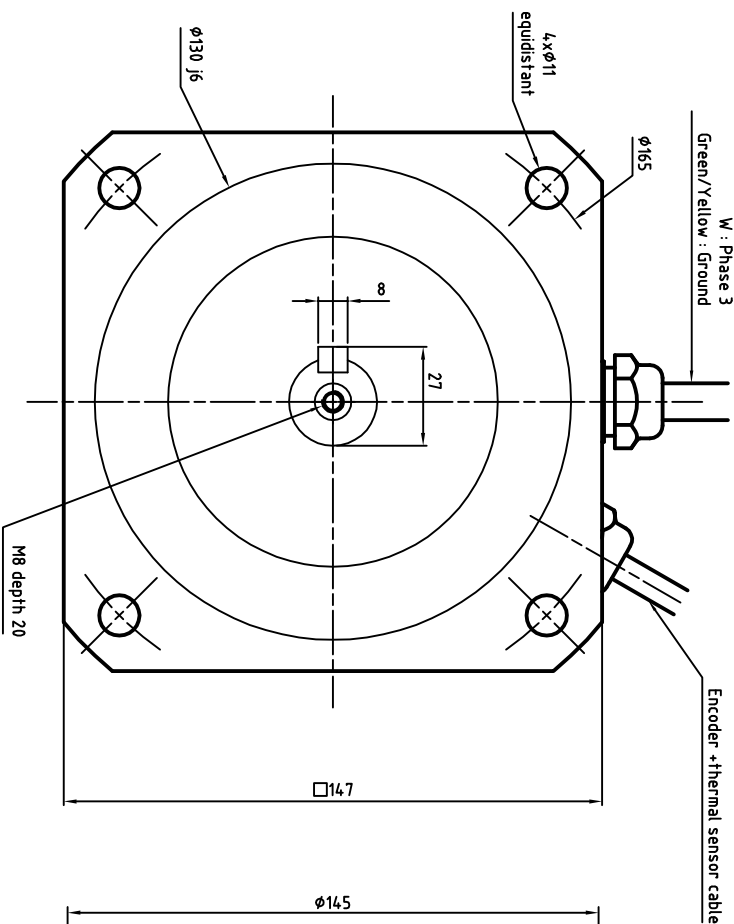

Power cable diameter and section depends on rated current
 U : Phase 1
 V : Phase 2
 W : Phase 3
 Green/Yellow : Ground

ENCODER SIGNAL COLORS

Wires colors	ERN1387	ERN1381	ECN1313	EON1325
White	A+	0V	Up	Up
Brown	A-	Up	0V	0V
Green	R+	A+	A+	A+
Yellow	R-	A-	A-	A-
Pink	D+	B-	B-	B-
Grey	D-	B+	B+	B+
Blue	C+	R+	DATA+	DATA+
Red	C-	R-	DATA-	DATA-
Black	Thermal	Thermal	CLOCK+	CLOCK+
Violet	Thermal	Thermal	CLOCK-	CLOCK-
Grey/Pink	B+	N/A	Thermal	Thermal
Red/Blue	B-	N/A	Thermal	Thermal
White/Green	0V	N/A	N/A	N/A
Brown/Green	Up	N/A	N/A	N/A