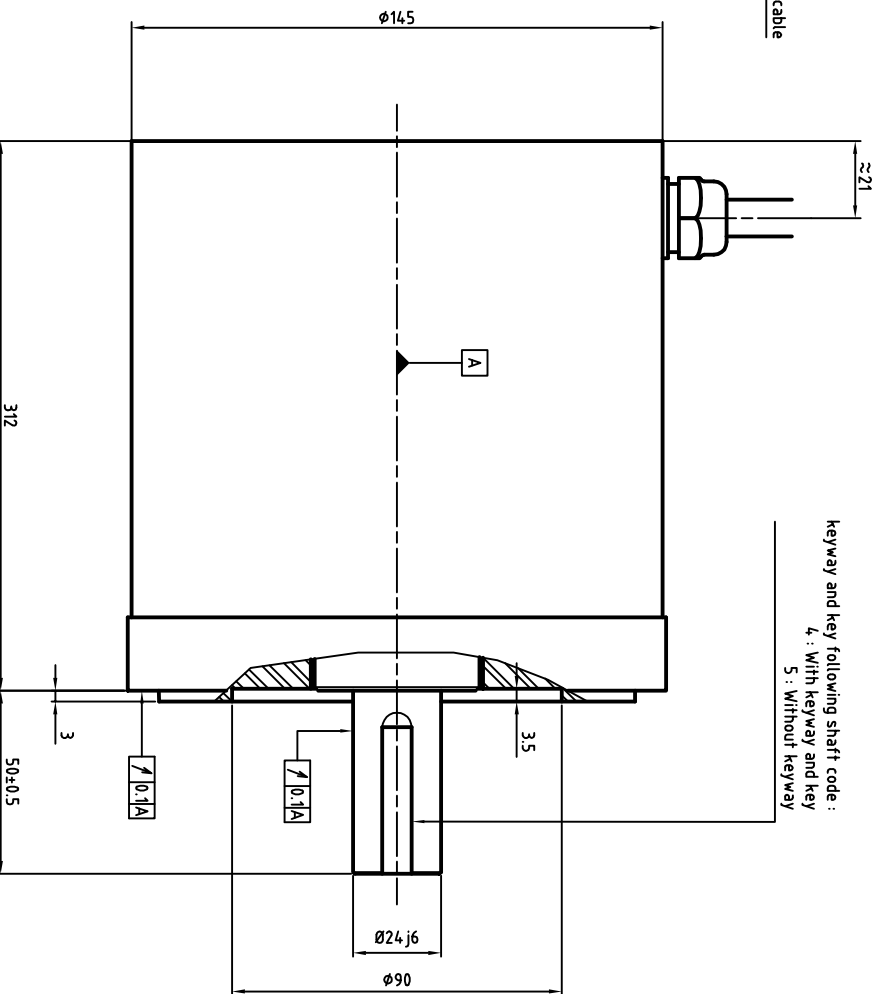

Power cable diameter and section depends on rated current
 U : Phase 1
 V : Phase 2
 W : Phase 3
 Green/Yellow : Ground

ENCODER SIGNAL COLORS

Wires colors	ERN1387	ERN1381	ECN1313	EON1325
White	A+	0V	Up	Up
Brown	A-	Up	0V	0V
Green	R+	A+	A+	A+
Yellow	R-	A-	A-	A-
Pink	D+	B-	B-	B-
Grey	D-	B+	B+	B+
Blue	C+	R+	DATA+	DATA+
Red	C-	R-	DATA-	DATA-
Black	Thermal	Thermal	CLOCK+	CLOCK+
Violet	Thermal	Thermal	CLOCK-	CLOCK-
Grey/Pink	B+	N/A	Thermal	Thermal
Red/Blue	B-	N/A	Thermal	Thermal
White/Green	0V	N/A	N/A	N/A
Brown/Green	Up	N/A	N/A	N/A